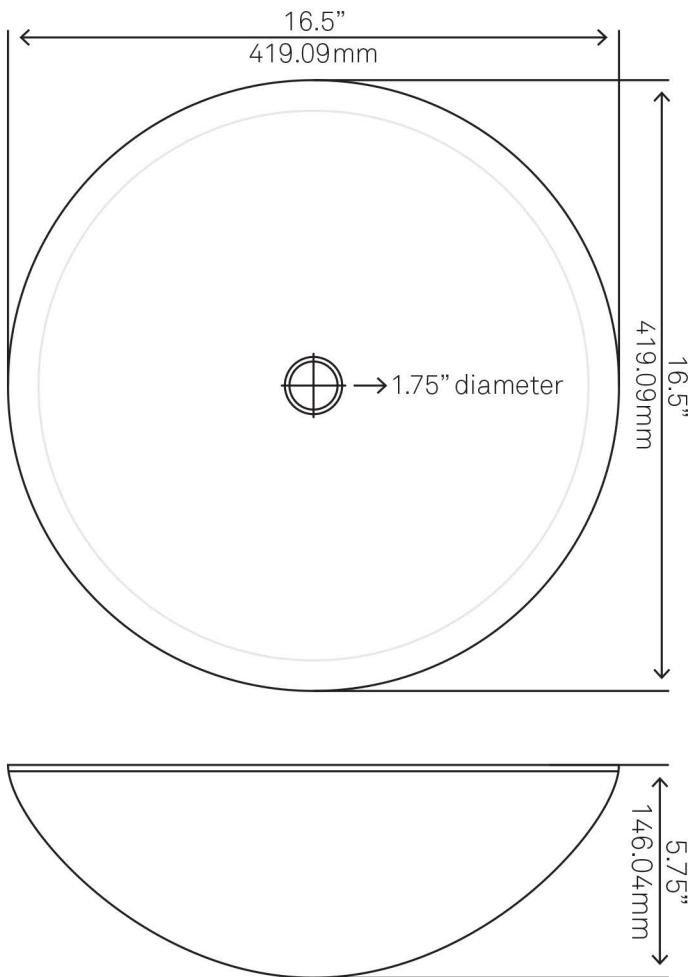

NOHP-G027 DISTORTO Glass Vessel Bathroom Sink

Requested By: _____

Specific Features: _____

STANDARD SPECIFICATIONS:

- Round hand painted vessel sink
- Brown with assorted spots
- High tempered glass
- Stain and scratch resistant inside
- Textured painted outside
- Above counter installation
- Standard U.S. plumbing connection
- 1.75-inch drain opening
- Novatto faucet and drain sold separately